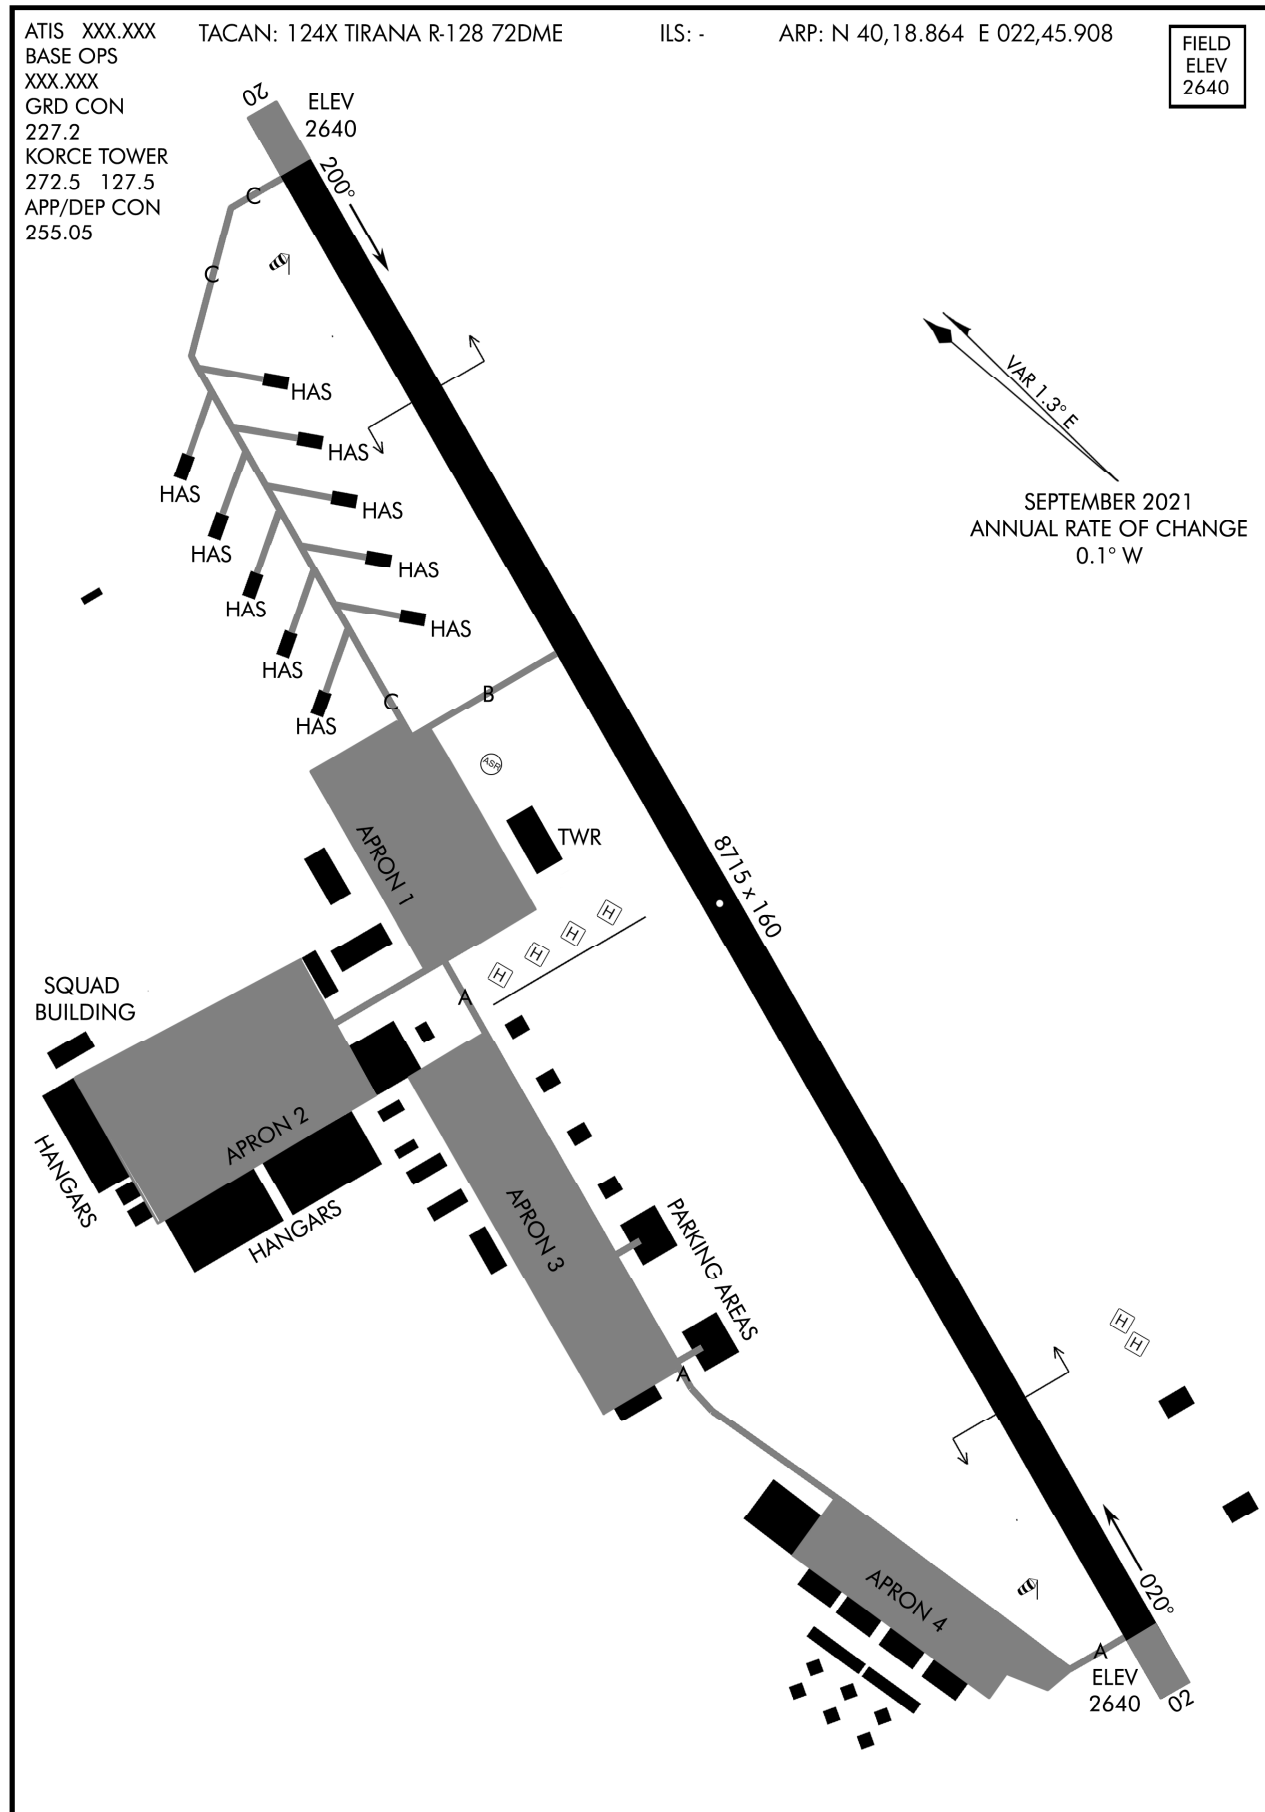

AIRPORT DIAGRAM

KORÇË (LAKO)
KORÇË, ALBANIA

ATIS XXX.XXX
BASE OPS
XXX.XXX
GRD CON
227.2
KORCE TOWER
272.5 127.5
APP/DEP CON
255.05

TACAN: 124X TIRANA R-128 72DME

ILS: -

ARP: N 40,18.864 E 022,45.908

FIELD
ELEV
2640

AIRPORT DIAGRAM

NOT FOR REAL NAVIGATION - FALCON 4 BMS ONLY

Updated: 14JAN23

KORÇË, ALBANIA
KORÇË (LAKO)

© BENCHMARK SIMS